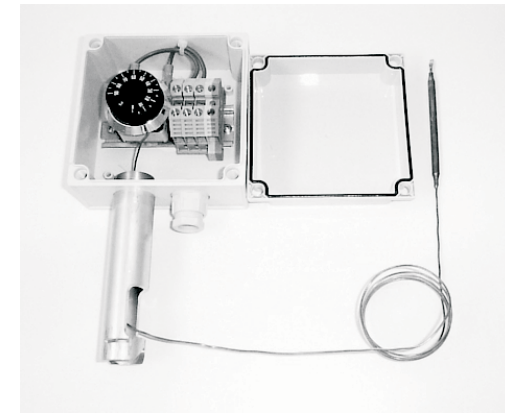

Material data sheet

THS/T

TECHNITRACE

Surface thermostat inclosed in a BJK box
range of temperature : from 0°C to 90°C or 35°C to 210°C

A fixing aluminium tube type T/SCS is included
allowing a direct fixation on the pipe

Maxi intensity : 16 A / 230 V

dimensions: 125*125*75 mm

(other manufacture upon request)

NOTA : see data sheets : BJK and T/SCS